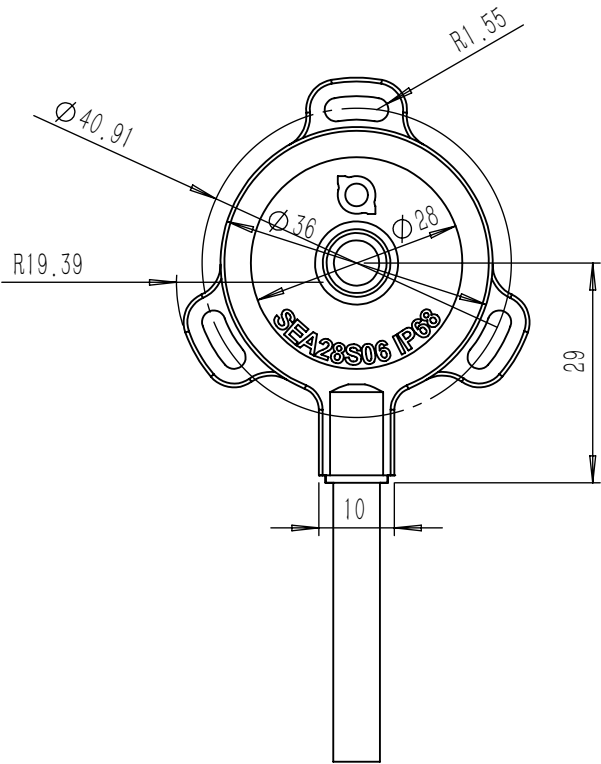

Full sealed against salting liquid
 Work under water for a long time
 IP68 grade

PROPRIETARY AND CONFIDENTIAL
 THE INFORMATION CONTAINED IN THIS
 DRAWING IS THE SOLE PROPERTY OF
 Bluencoder(Suzhou) Technolgy Co.Ltd. ANY
 REPRODUCTION IN PART OR AS A WHOLE
 WITHOUT THE WRITTEN PERMISSION OF
 Bluencoder(Suzhou) Technolgy Co.Ltd IS
 PROHIBITED.

		DIMENSIONS ARE IN MM TOLERANCES: ±0.1		NAME	DATE	Blue encoder(Suzhou)	
		FRACTIONAL ±		DRAWN			 Sealed Absolute Encoder
		ANGULAR: MACH ± BEND ±		CHECKED			
		TWO PLACE DECIMAL ±		ENG APPR.			
		THREE PLACE DECIMAL ±		MFG APPR.			
		MATERIAL --		Q.A.			
		FINISH --		COMMENTS:		SEA28S06	
NEXT ASSY	USED ON			SIZE	DWG. NO.		REV.
APPLICATION		DO NOT SCALE DRAWING		A			v1.0
				SCALE:1:1	WEIGHT:	SHEET 1 OF 1	