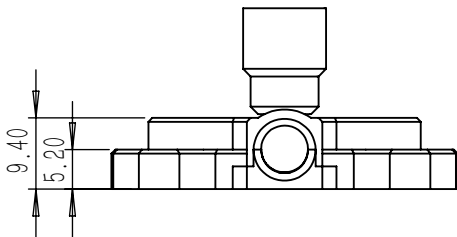

Full sealed against salting liquid
 Work under water for a long time
 IP68 grade

PROPRIETARY AND CONFIDENTIAL
 THE INFORMATION CONTAINED IN THIS
 DRAWING IS THE SOLE PROPERTY OF
 Bluencoder(Suzhou) Technolgy Co.Ltd. ANY
 REPRODUCTION IN PART OR AS A WHOLE
 WITHOUT THE WRITTEN PERMISSION OF
 Bluencoder(Suzhou) Technolgy Co.Ltd IS
 PROHIBITED.

		DIMENSIONS ARE IN MM TOLERANCES: ±0.1		NAME	DATE	Blue encoder(Suzhou)	
		FRACTIONAL ±		DRAWN			 Sealed Absolute Encoder
		ANGULAR: MACH ± BEND ±		CHECKED			
		TWO PLACE DECIMAL ±		ENG APPR.			
		THREE PLACE DECIMAL ±		MFG APPR.			
		MATERIAL --		Q.A.			
		FINISH --		COMMENTS:		SEA28S06	
NEXT ASSY	USED ON			SIZE	DWG. NO.		REV.
APPLICATION		DO NOT SCALE DRAWING		A			v1.0
				SCALE:1:1	WEIGHT:	SHEET 1 OF 1	